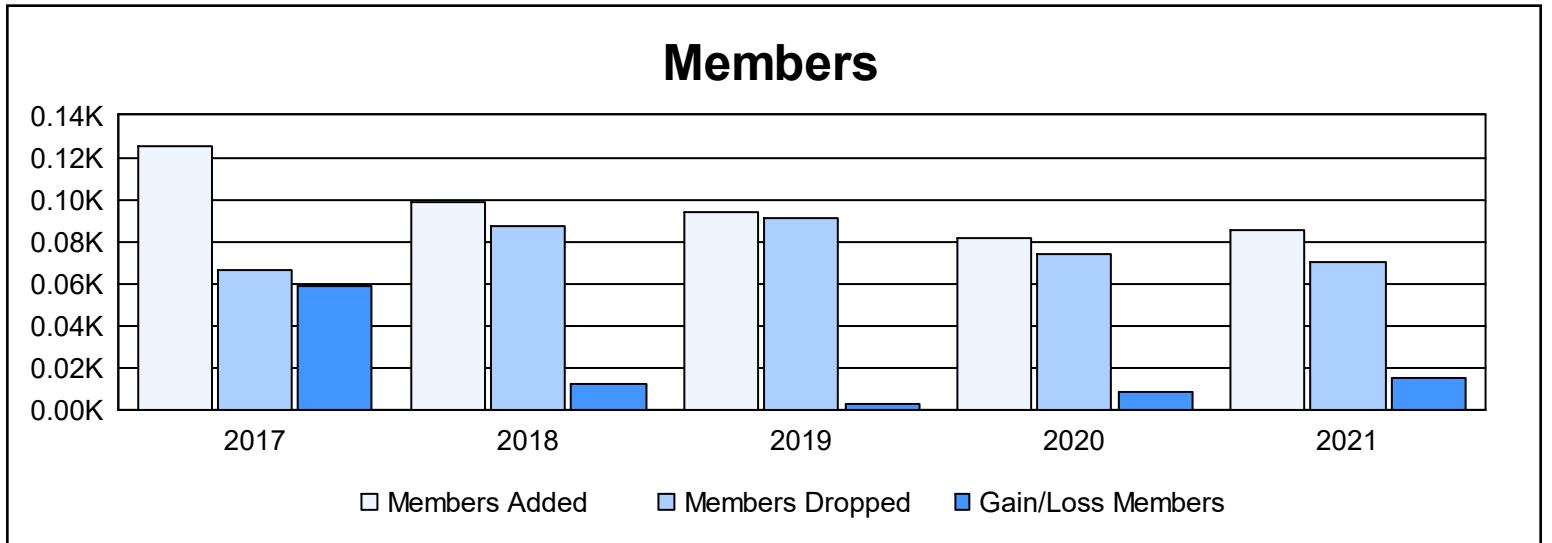

Year	New Clubs	Dropped Clubs	Gain/ Loss Clubs	New Members	Charter Members	Reinstate Members	Transfer Members	Total Member Added	Total Members Dropped	Gain/ Loss Members
2016-2017	2	0	2	64	55	1	5	125	66	59
2017-2018	0	0	0	87	3	0	9	99	87	12
2018-2019	1	0	1	71	22	1	0	94	91	3
2019-2020	0	0	0	71	0	0	11	82	74	8
2020-2021	1	0	1	58	22	1	4	85	70	15
Average	1	0	1	70	20	1	6	97	78	19

Membership Composition June 2021 Cumulative

Gender Composition June 2021 Cumulative