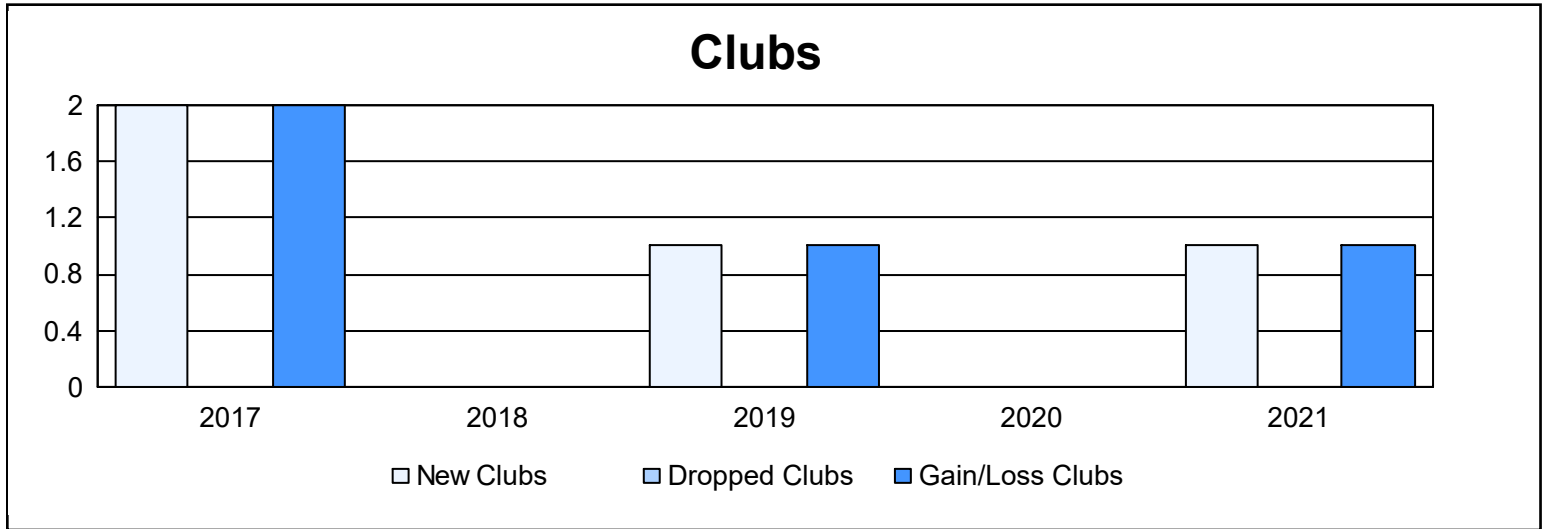

Year	New Clubs	Dropped Clubs	Gain/ Loss Clubs	New Members	Charter Members	Reinstate Members	Transfer Members	Total Member Added	Total Members Dropped	Gain/ Loss Members
2016-2017	2	0	2	64	55	1	5	125	66	59
2017-2018	0	0	0	87	3	0	9	99	87	12
2018-2019	1	0	1	71	22	1	0	94	91	3
2019-2020	0	0	0	71	0	0	11	82	74	8
2020-2021	1	0	1	58	22	1	4	85	70	15
Average	1	0	1	70	20	1	6	97	78	19

Membership Composition June 2021 Cumulative

Gender Composition June 2021 Cumulative