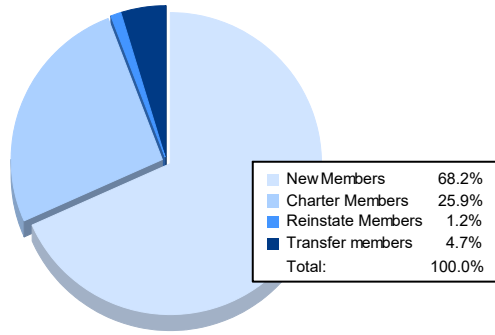

Year	New Clubs	Dropped Clubs	Gain/ Loss Clubs	New Members	Charter Members	Reinstate Members	Transfer Members	Total Member Added	Total Members Dropped	Gain/ Loss Members
2016-2017	2	0	2	64	55	1	5	125	66	59
2017-2018	0	0	0	87	3	0	9	99	87	12
2018-2019	1	0	1	71	22	1	0	94	91	3
2019-2020	0	0	0	71	0	0	11	82	74	8
2020-2021	1	0	1	58	22	1	4	85	70	15
Average	1	0	1	70	20	1	6	97	78	19

Membership Composition June 2021 Cumulative

Gender Composition June 2021 Cumulative